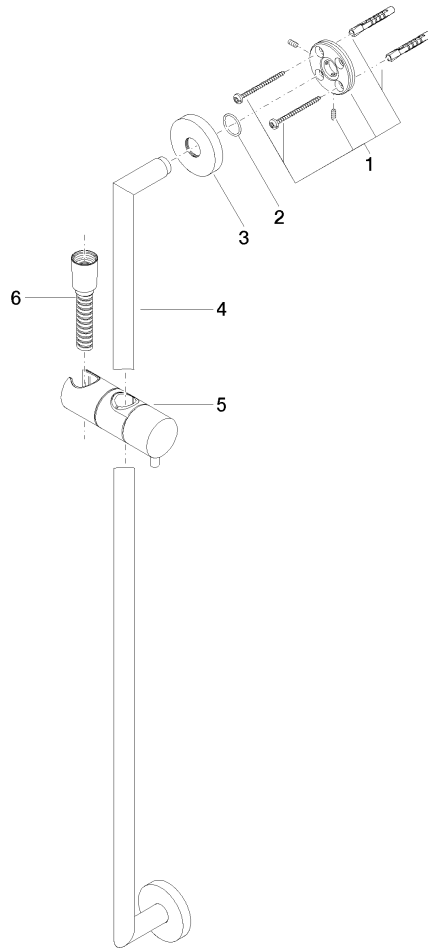

Shower set - Champagne (22kt Gold)

TARA

ST 050 201 5660

Fits: TARA, META

- slide bar
- Pipe diameter 18 mm
- rosette Ø 55 mm
- gauge 800 mm
- metal shower hose 1750mm with integrated anti-twist protection
- shower hose connector 3/8"
- Three or five settings: COMPACT RAIN, COMPACT SOFT FLOW, COMPACT AQUAPRESSURE FLOW, max. flow rate 15 l/min (at 3 bar)
- Function from: 7 l/min
- spray head Ø 100mm

No.	Item Number	Name	Quantity used	Delivery time
1	09 23 01 039 90	sieve	1	2

ST 050 201 5660

Fits: TARA, META

- slide bar
- Pipe diameter 18 mm
- rosette Ø 55 mm
- gauge 800 mm
- metal shower hose 1750mm with integrated anti-twist protection
- shower hose connector 3/8"

Recommended miscellaneous

Concealed wall elbow - 35 085 970 90

- max. recess depth 163 mm
- min. recess depth 90 mm

Shower set - Champagne (22kt Gold)

TARA

ST 050 201 5660

ST 050 201 5660

mm [inches]

Spare parts list

No.	Item Number	Name	Quantity used	Delivery time
1	05 17 62 500 00 90	fixing set	2	2
2	90 14 10 032 00 90	seal	2	2
3	08 27 62 500-47	rosette	2	30
4	05 28 22 590 01-47	bar	1	30
5	12 580 970-47	Slide unit - Champagne (22kt Gold)	1	30
6	28 322 970-47	Metal shower hose 1/2" x 3/8" x 1750 mm - Champagne (22kt Gold)	1	30