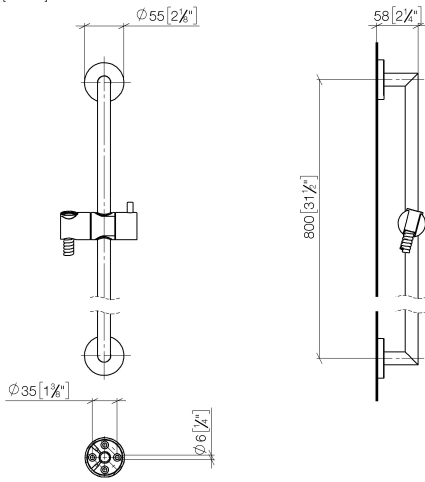

Shower set - Champagne (22kt Gold)

TARA

ST 050 201 5660

Fits: TARA, META

- slide bar
- Pipe diameter 18 mm
- rosette Ø 55 mm
- gauge 800 mm
- metal shower hose 1750mm with integrated anti-twist protection
- shower hose connector 3/8"
- Three or five settings: COMPACT RAIN, COMPACT SOFT FLOW, COMPACT AQUAPRESSURE FLOW, max. flow rate 15 l/min (at 3 bar)
- Function from: 7 l/min
- spray head Ø 100mm

No.	Item Number	Name	Quantity used	Delivery time
1	09 23 01 039 90	sieve	1	2

ST 050 201 5660

Fits: TARA, META

- slide bar
- Pipe diameter 18 mm
- rosette Ø 55 mm
- gauge 800 mm
- metal shower hose 1750mm with integrated anti-twist protection
- shower hose connector 3/8"

Recommended miscellaneous

Concealed wall elbow - 35 085 970 90

- max. recess depth 163 mm
- min. recess depth 90 mm

Shower set - Champagne (22kt Gold)

TARA

ST 050 201 5660

ST 050 201 5660

mm [inches]

Spare parts list

No.	Item Number	Name	Quantity used	Delivery time
1	05 17 62 500 00 90	fixing set	2	2
2	90 14 10 032 00 90	seal	2	2
3	08 27 62 500-47	rosette	2	30
4	05 28 22 590 01-47	bar	1	30
5	12 580 970-47	Slide unit - Champagne (22kt Gold)	1	30
6	28 322 970-47	Metal shower hose 1/2" x 3/8" x 1750 mm - Champagne (22kt Gold)	1	30