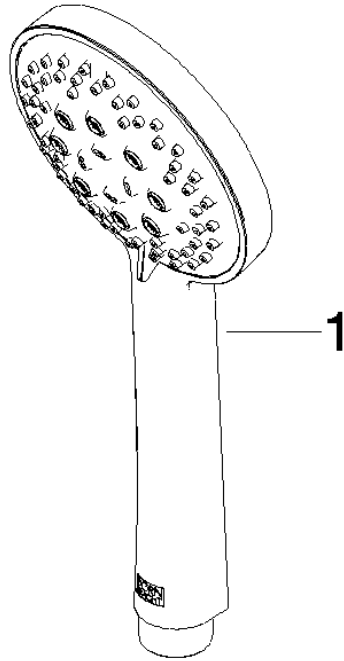

Shower set - Champagne (22kt Gold)

TARA

ST 050 201 5660

Fits: TARA, META

- slide bar
- Pipe diameter 18 mm
- rosette Ø 55 mm
- gauge 800 mm
- metal shower hose 1750mm with integrated anti-twist protection
- shower hose connector 3/8"
- Three or five settings: COMPACT RAIN, COMPACT SOFT FLOW, COMPACT AQUAPRESSURE FLOW, max. flow rate 15 l/min (at 3 bar)
- Function from: 7 l/min
- spray head Ø 100mm

Shower set - Champagne (22kt Gold)

TARA

ST 050 201 5660

Shower set - Champagne (22kt Gold)

TARA

ST 050 201 5660

ST 050 201 5660

mm [inches]

Flow rate chart

Certificates

LGA_29984.

DVGW_DW-
6517DN0129.

WRAS_2210003.

ST 050 201 5660

Parts for other
finishes can be found
here: [Chrome](#)

Spare parts list

No.	Item Number	Name	Quantity used	Delivery time
1	09 23 01 039 90	sieve	1	2

ST 050 201 5660

Fits: TARA, META

- slide bar
- Pipe diameter 18 mm
- rosette Ø 55 mm
- gauge 800 mm
- metal shower hose 1750mm with integrated anti-twist protection
- shower hose connector 3/8"